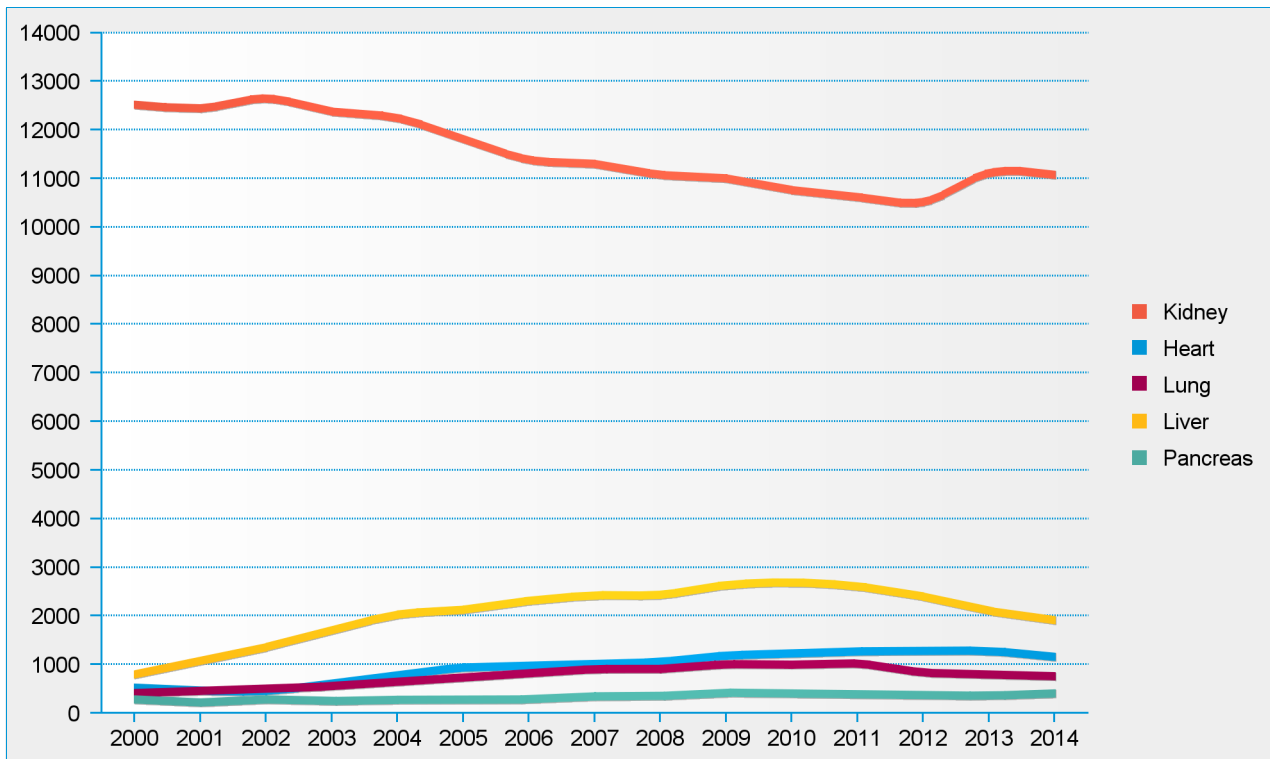

Active waiting list (at year-end) in All ET, by year, by organ