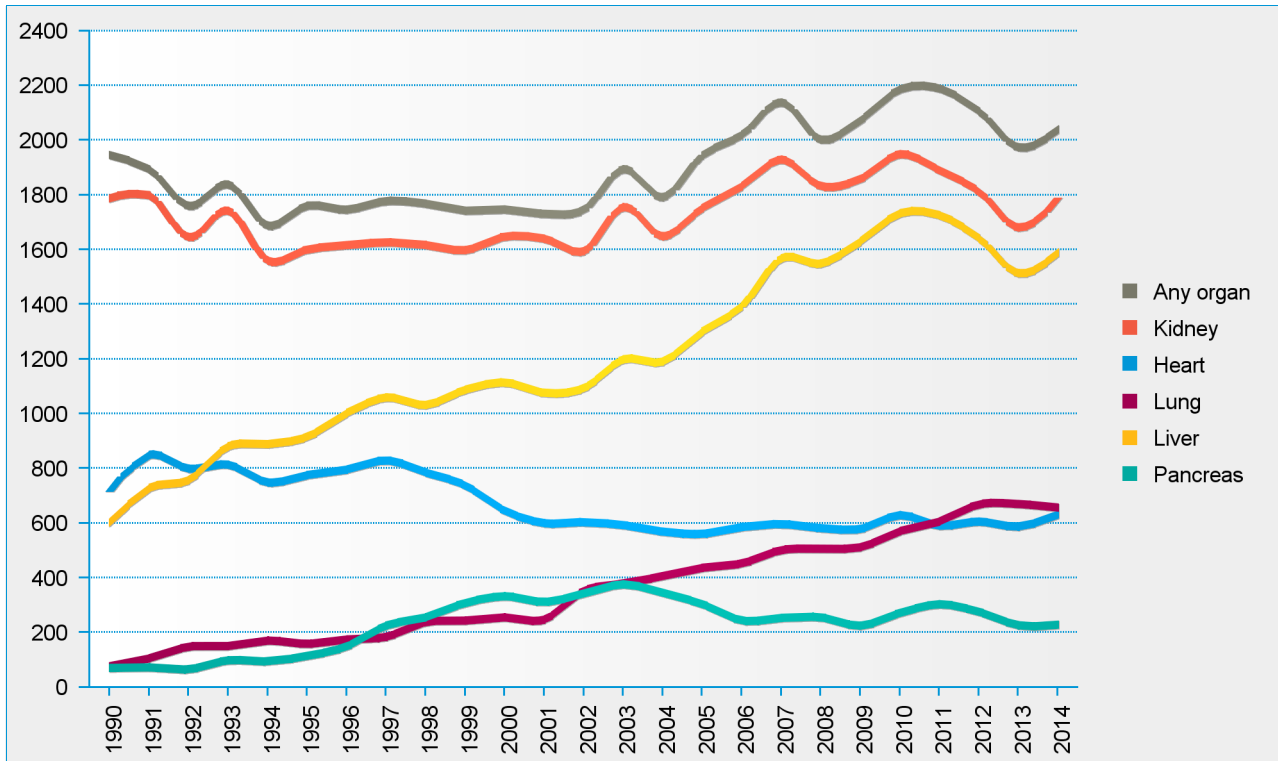

Deceased donors used in All ET, by year, by organ used

Organs transplanted in All ET, by year, by donor type, by organ

Deceased donor	2005	2006	2007	2008	2009	2010	2011	2012	2013	2014
kidney	3406	3539	3728	3522	3590	3739	3633	3472	3200	3381
heart	563	587	598	581	581	632	591	607	589	634
lung	839	870	959	972	999	1111	1181	1313	1316	1292
liver	1243	1344	1516	1489	1570	1670	1679	1595	1466	1537
split liver	121	92	109	117	122	123	91	94	96	109
pancreas	243	229	215	219	191	243	240	224	198	199
pancreatic islets	61	18	40	37	36	30	64	53	31	31
Total	6476	6679	7165	6937	7089	7548	7479	7358	6896	7183

Living donor	2005	2006	2007	2008	2009	2010	2011	2012	2013	2014
kidney	867	901	1032	1091	1150	1266	1339	1381	1403	1342
heart	1							1		
lung					1			8		
liver	15	10	10	7	3	6	16	5	3	6
split liver	106	106	91	75	96	132	119	116	130	106
Total	989	1017	1133	1173	1250	1404	1474	1511	1536	1454

Total all donors	7465	7696	8298	8110	8339	8952	8953	8869	8432	8637

statistics.eurotransplant.org : 2082P_All ET : 07.01.2015 : counting each individual organ (lung/kidney/split liver)